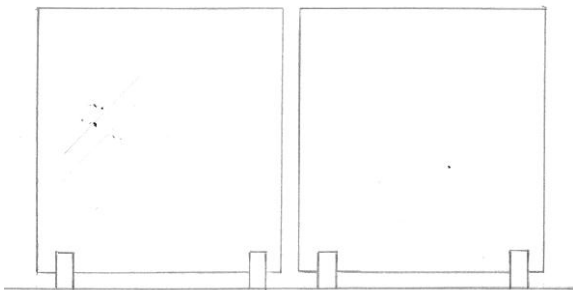

WOODVILLE

CONSTRUCTIONS

Frameless Glass Pool Fencing

Woodville Constructions offers a number of options for frameless glass pool fencing to suit your required project. All pool fencing meets and exceeds current building legislation. Frameless pool fencing is the ultimate fence to show off your pool as it is the least intrusive to the view of your pool. Clear toughened glass panels (min 12mm thick) can be installed in a range of options to suit your needs, whether on a deck, concrete, paved surrounds or into soil.

Some Design Options

1 – Spigot Supported (Deck / Paving)